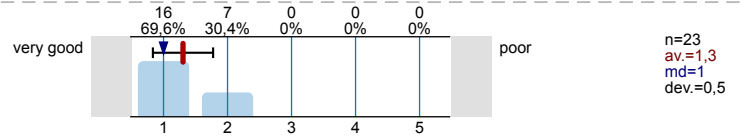

2.7) The level of expertise of the teacher