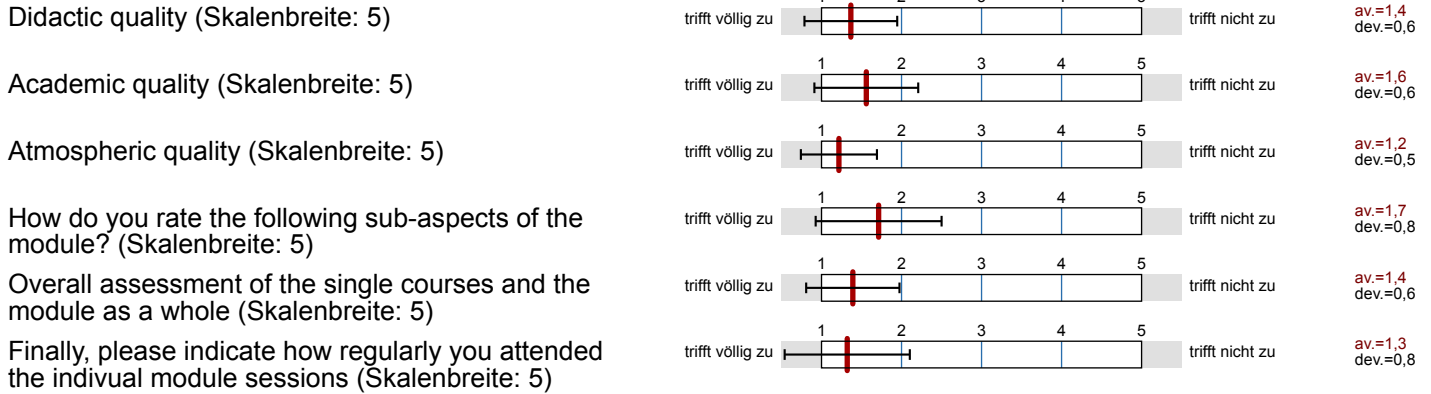

Univ.-Prof. Dr. Alexander Kempf
Dr. Alexander Pütz
Asset Management (300193)
Erfasste Fragebögen = 23

Overall indicators