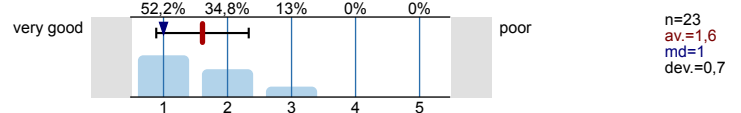

2.6) The variety brought to the lecture by the teacher