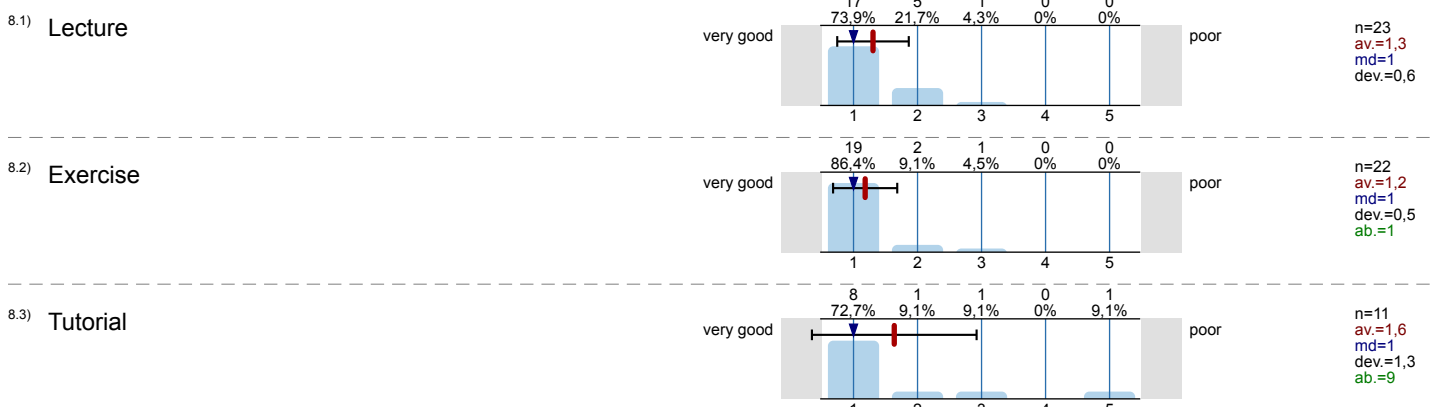

5. How do you rate the following sub-aspects of the module?

6. Online Teaching

7. Overall assessment of the single courses and the module as a whole

8. Finally, please indicate how regularly you attended the individual module sessions