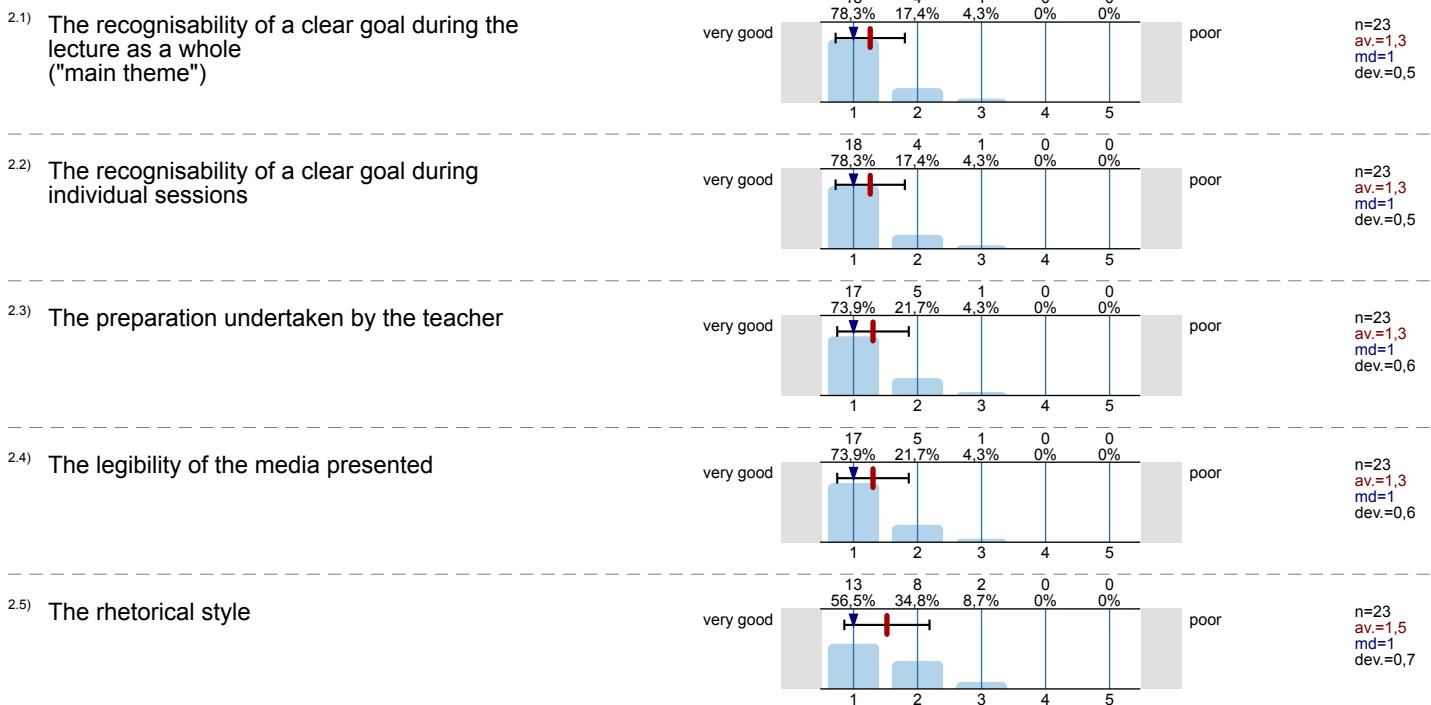

2. Didactic quality

2.6) The variety brought to the lecture by the teacher

2.7) The level of expertise of the teacher

3. Academic quality

3.1) The clarity and articulateness of the terms used

3.2) The clarity of the comments made