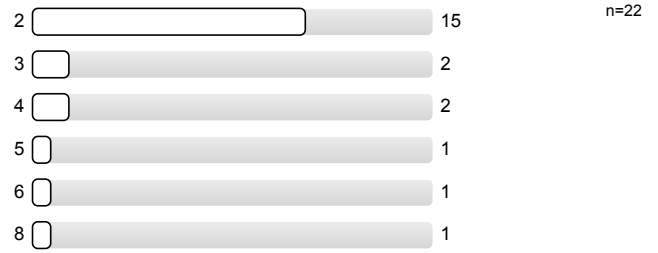

9. Statistical information

9.1)

Subject-related semester
(e.g. to indicate 5th semester, please write "05")

9.2) Gender

9.3) Intended final degree

Thank you for taking part in our teaching evaluation! The results can be found on the homepage of the WiSo-Evaluation Centre.